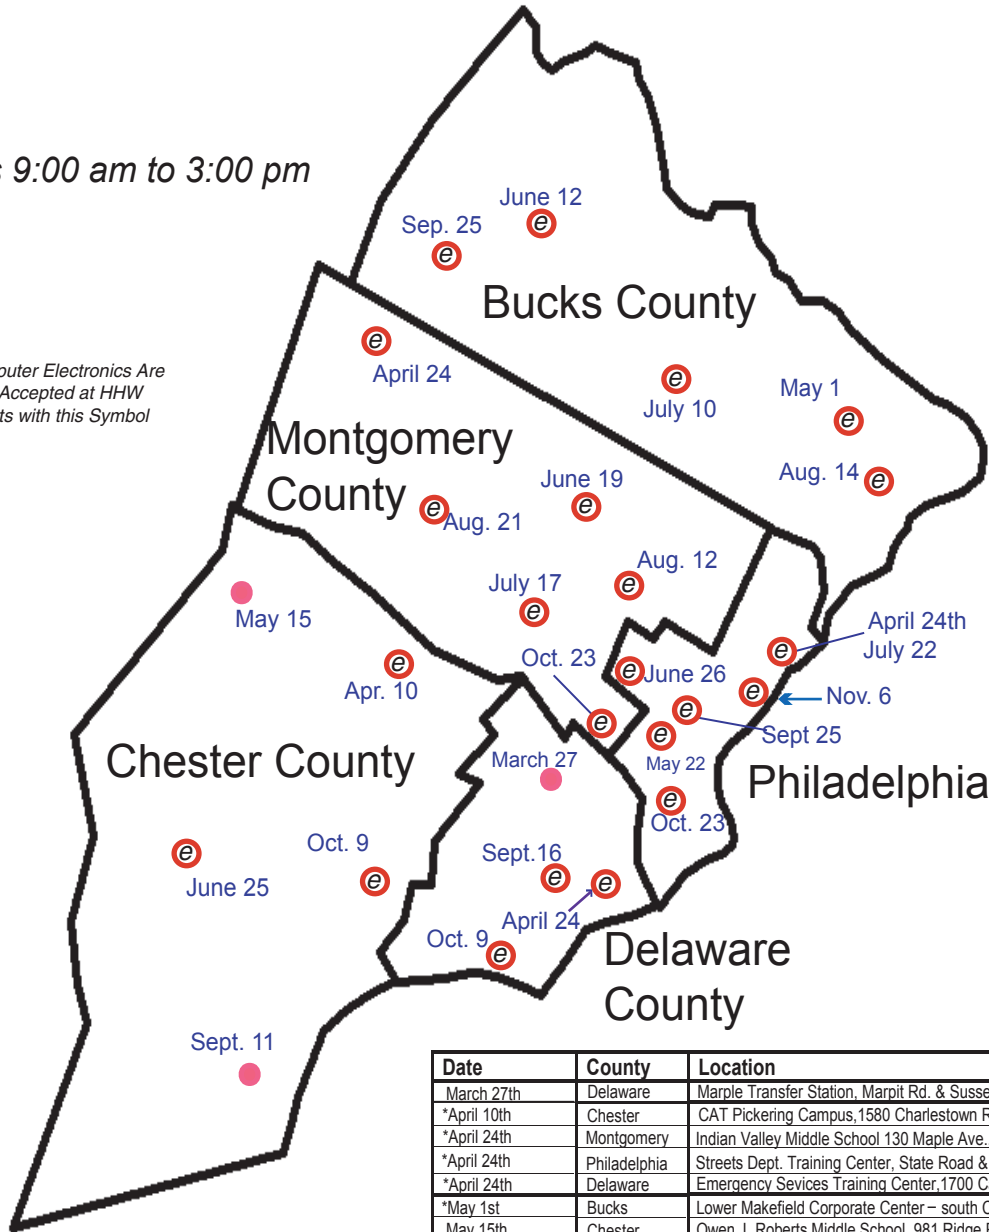

Regional Southeastern Pennsylvania Household Hazardous Waste Drop-off Program 2010 Schedule

All Events 9:00 am to 3:00 pm

 Computer Electronics Are Also Accepted at HHW Events with this Symbol

Additional Information